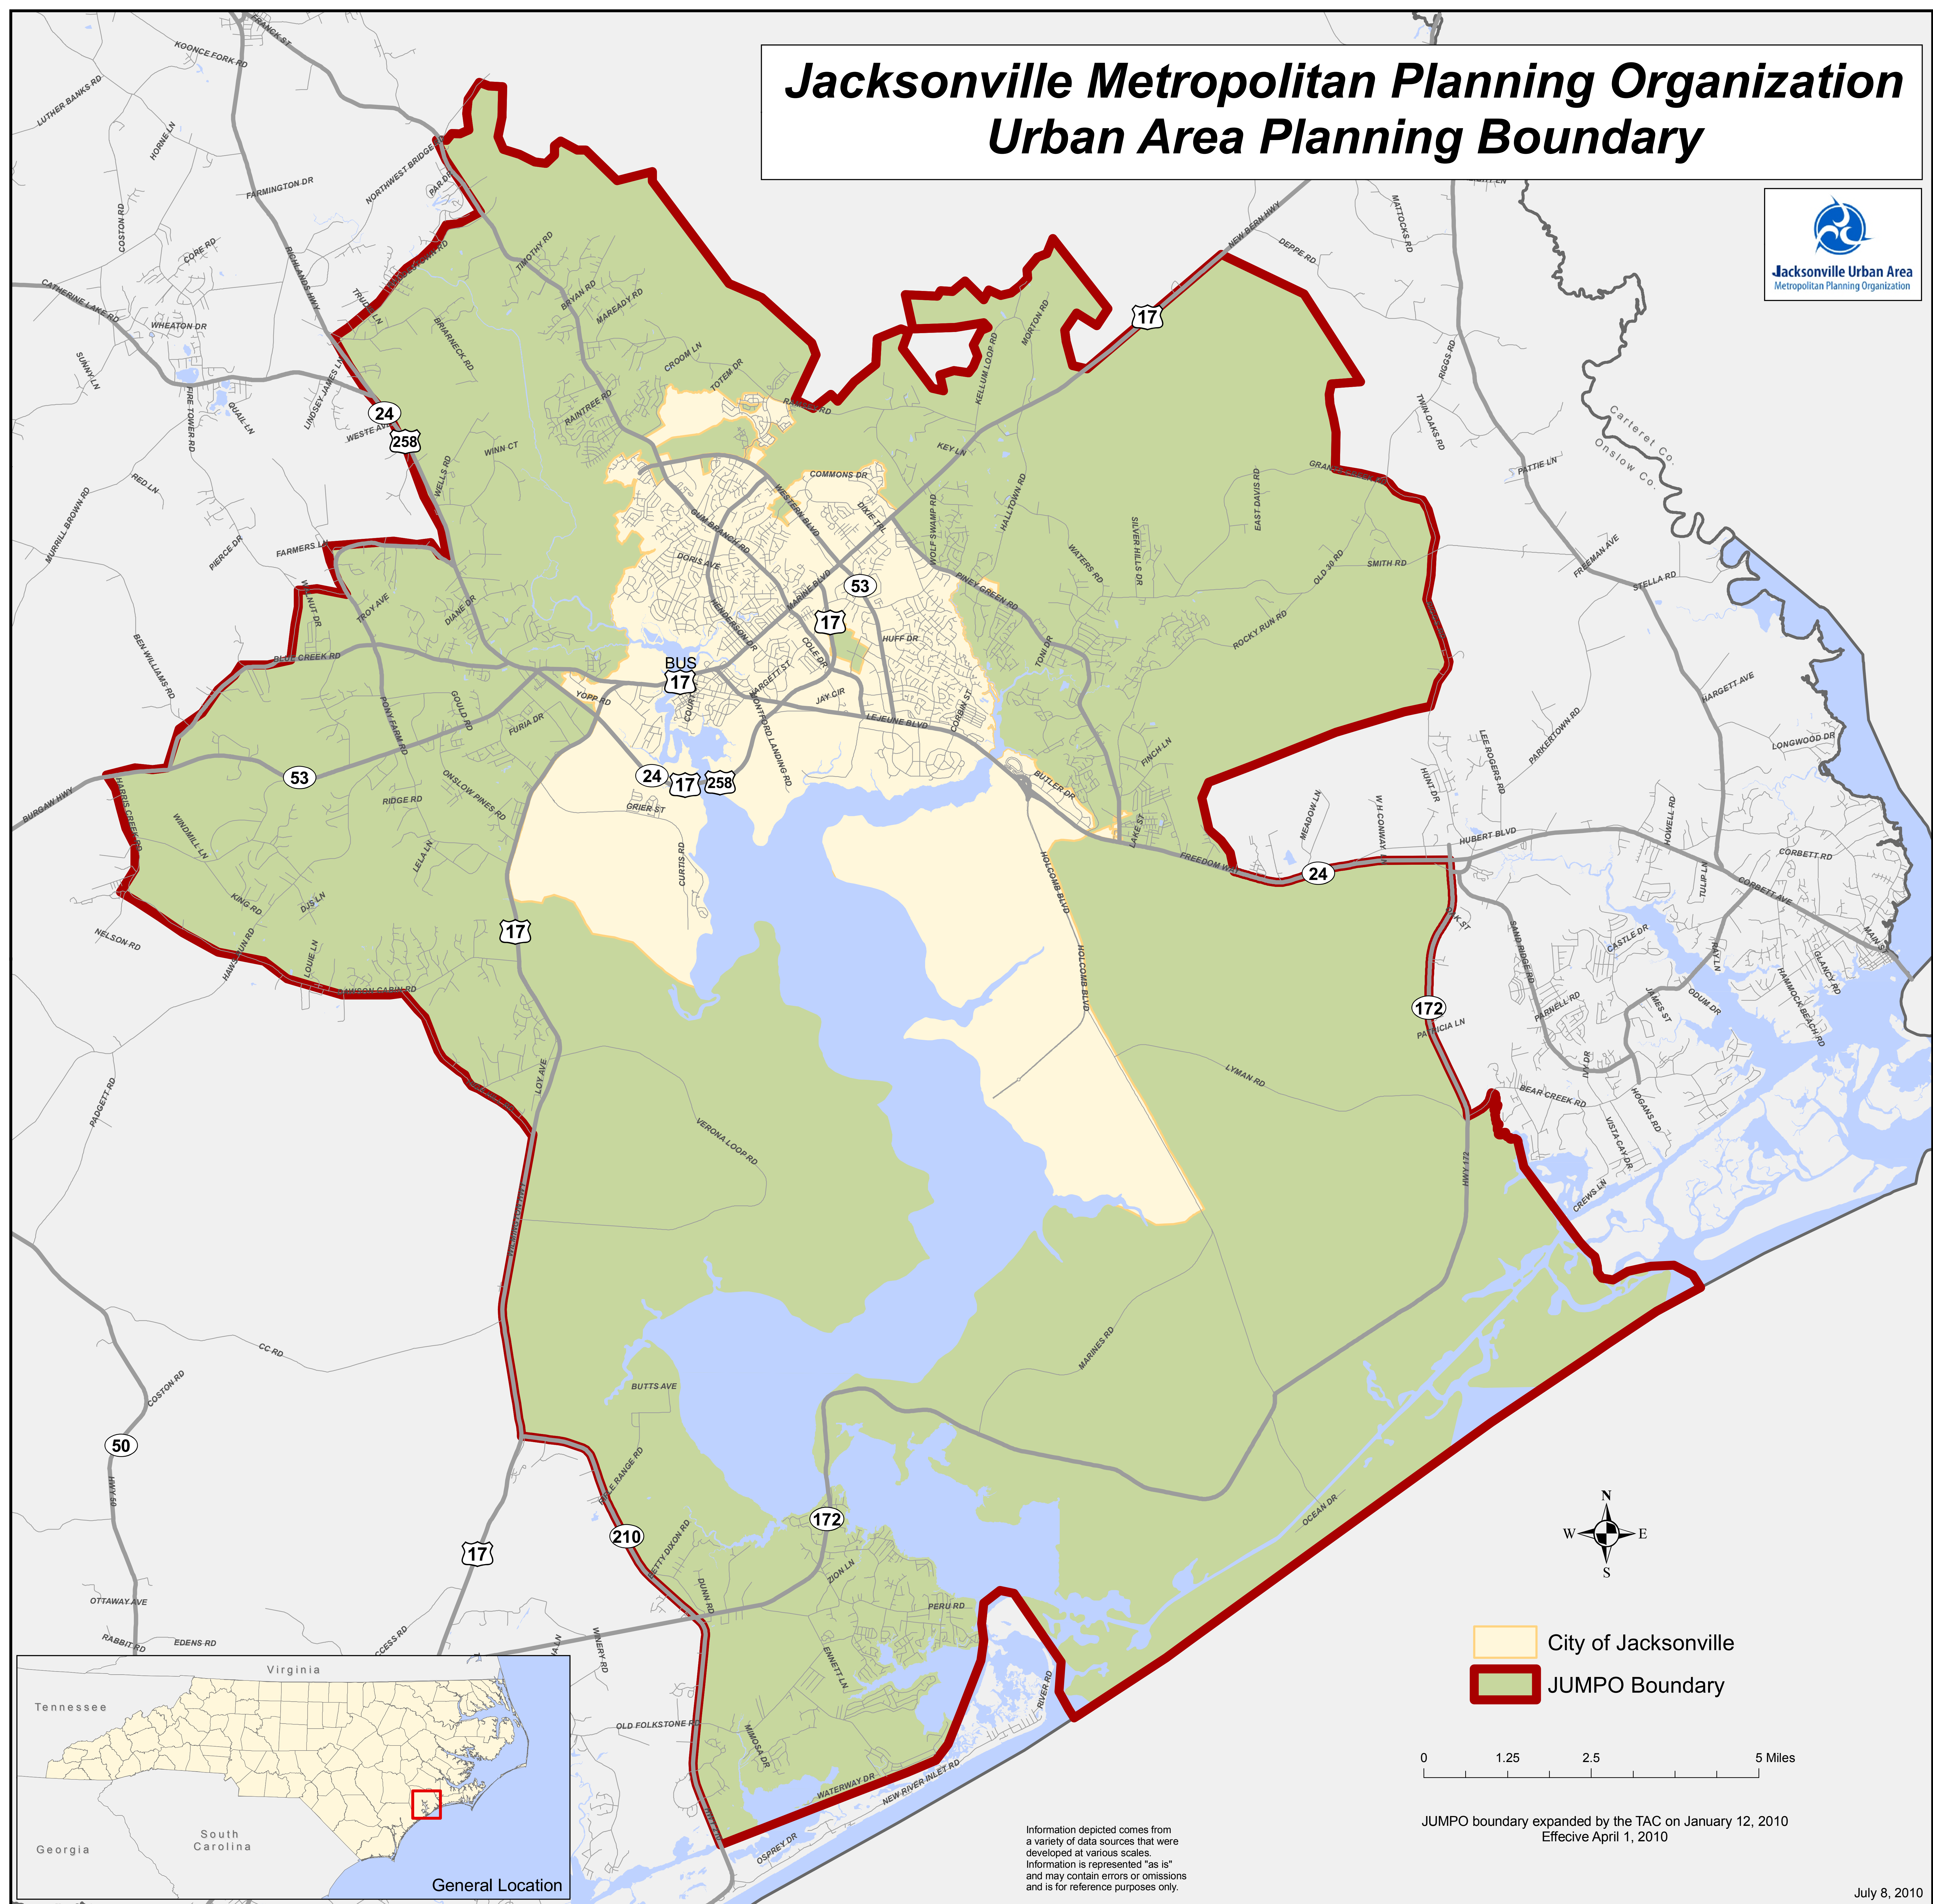

Jacksonville Metropolitan Planning Organization Urban Area Planning Boundary

JUMPO boundary expanded by the TAC on January 12, 2010
Effective April 1, 2010